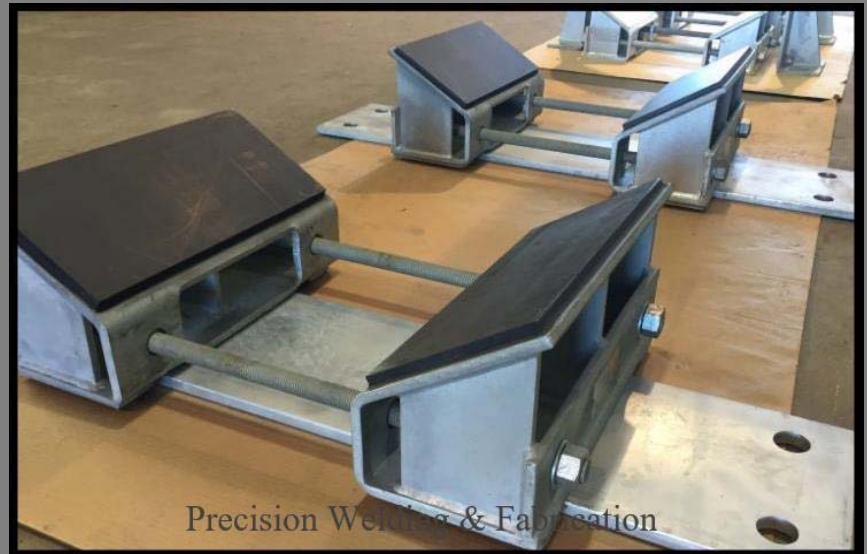

Testimonials

Here is what some of our Clients have to say about Precision Welding and Fabrication:

"Overall good, honest people"

"Thank you...It has been a pleasure working with you and I hope we get to work together on another project"